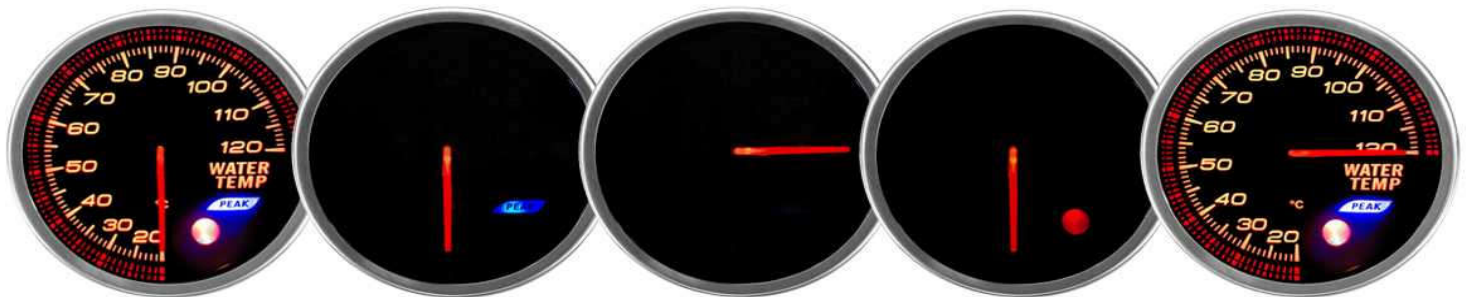

5 Variations Open Ceremonies