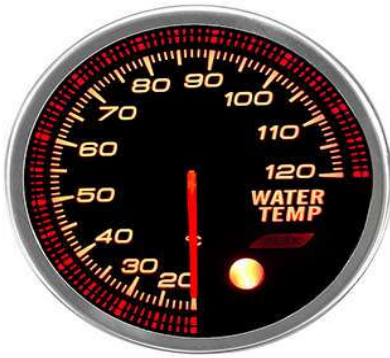

Warning Value Set