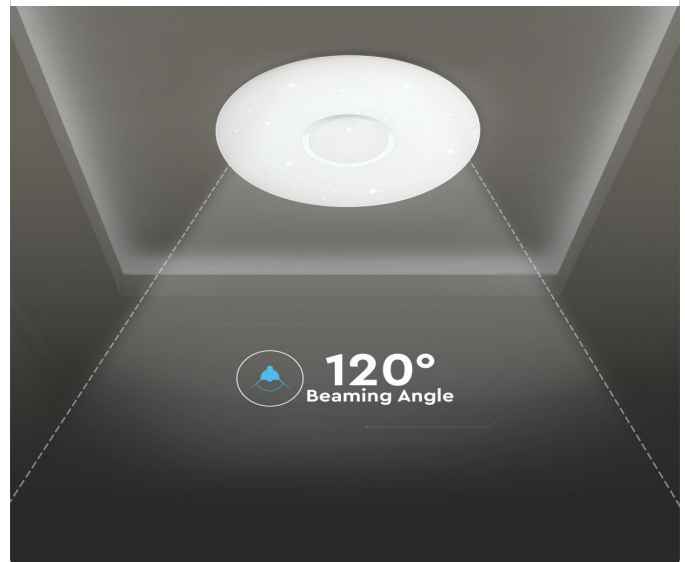

COLOR CHANGING REMOTE CONTROL

V-TAC's Decorative Lighting range is abundant with elegant and classy luminaries and fittings that provide customers with the ability to spruce up any location with limitless combinations of designs. Our lighting fixtures come with extended multi-year warranty, as well as unmatched support and quality.

SKU: 14941 - 1410 940

[View more details](#)