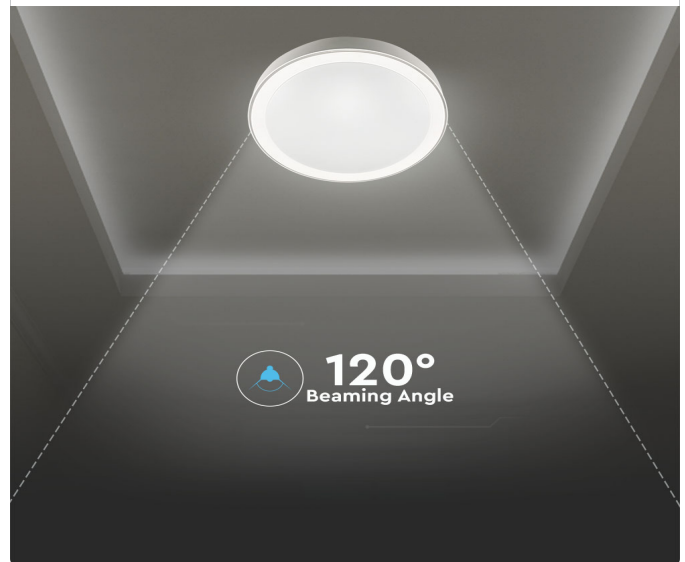

COLOR CHANGING REMOTE CONTROL

V-TAC's Decorative Lighting range is abundant with elegant and classy luminaires and fittings that provide customers with the ability to spruce up any location with limitless combinations of designs. Our lighting fixtures come with extended multi-year warranty, as well as unmatched support and quality.

SKU: 14751 - 1411 940

[View more details](#)